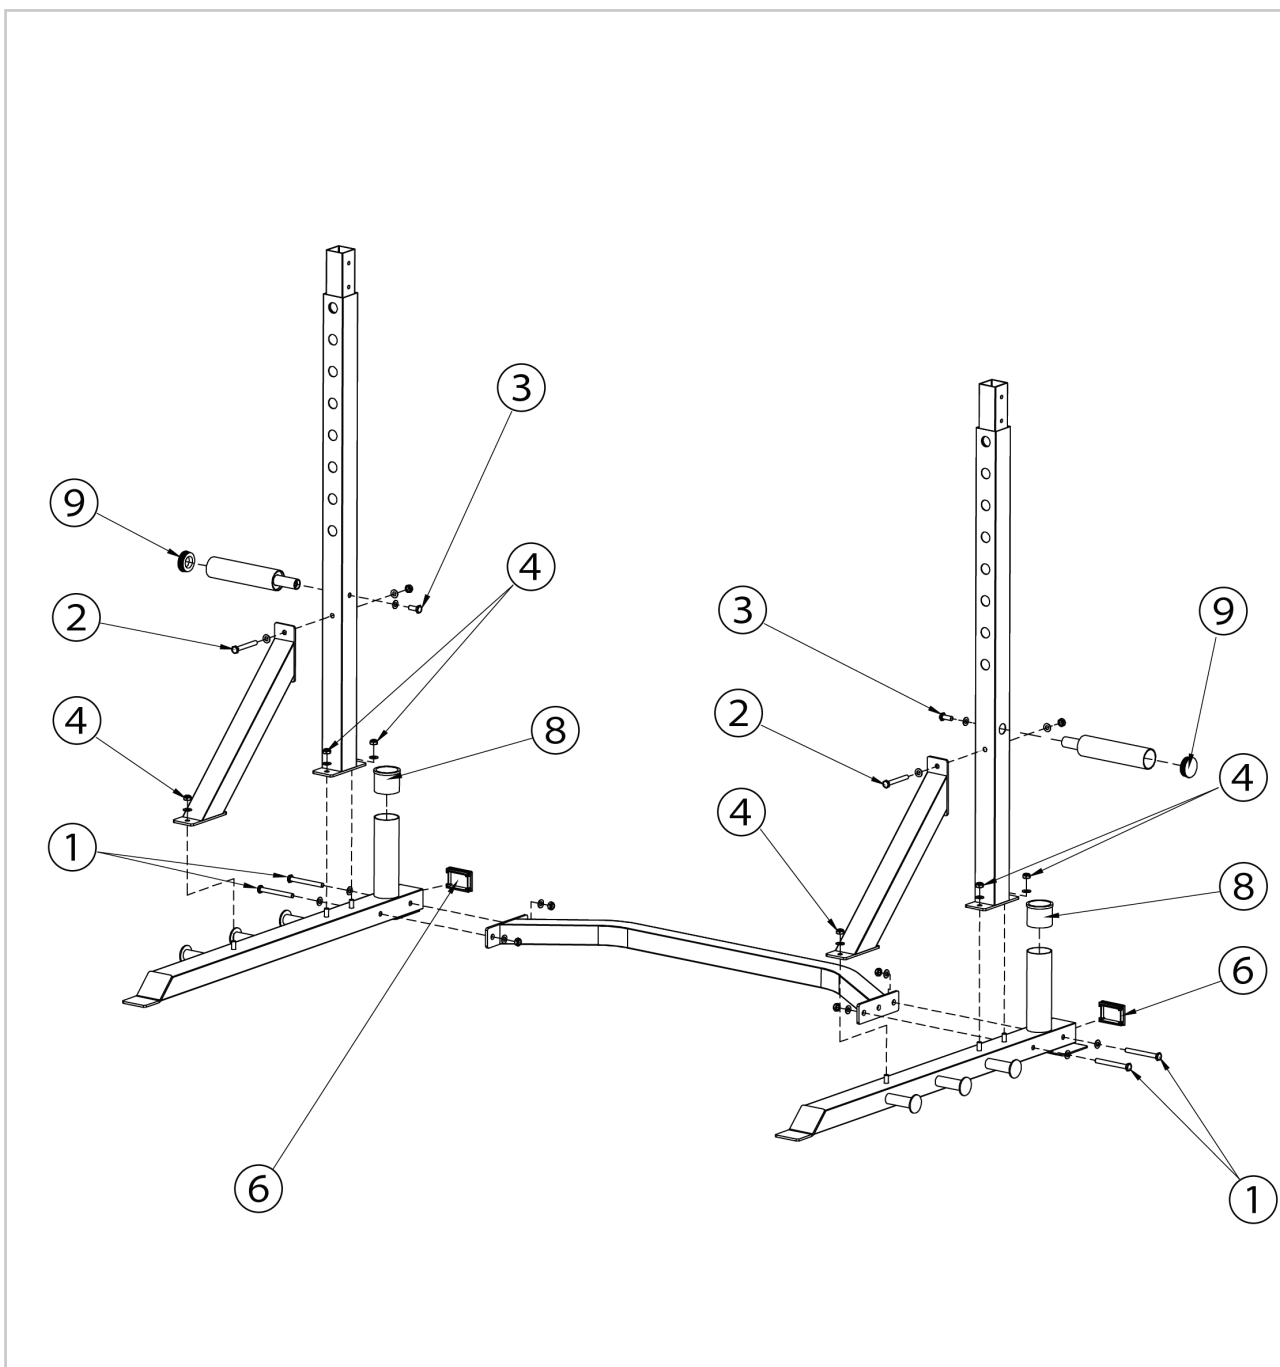

NUMBER	DESCRIPTION	IMAGE	QTY
1	M10 X 90 Bolt, Nut, Washer		4
2	M10 X 80 Bolt, Nut, Washer		6
3	M10 X 20 Bolt, Washer		10
4	M10 Nut, Washer		6
5	60 Tube Plug		2
6	70 X 50 Tube Plug		2
7	Rubber		2
8	Ø60 Ø50		2
9	Ø50 Tube Plug		2

STEP 1