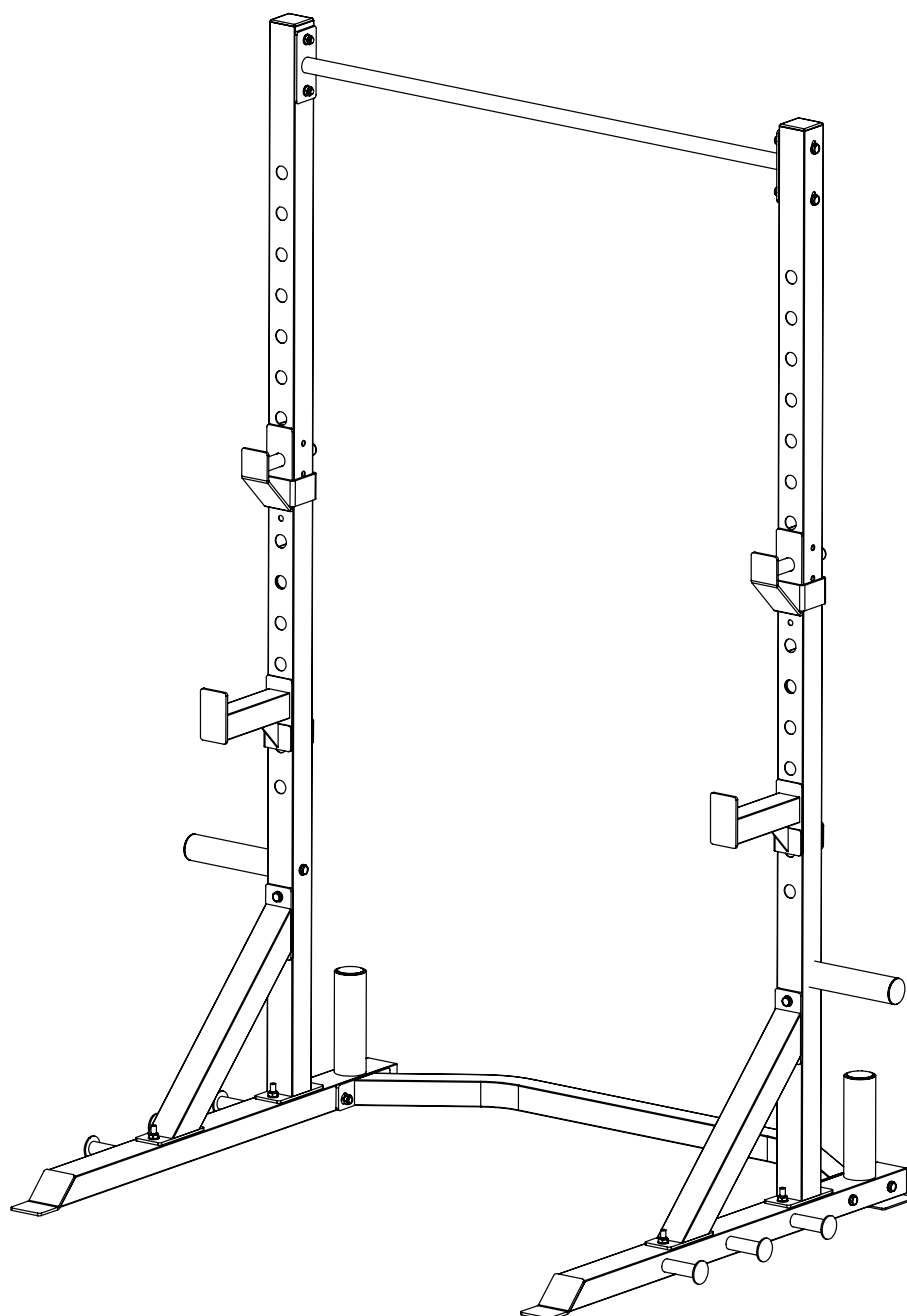

virtuafit

Power Rack Pro

User manual

NUMBER	DESCRIPTION	IMAGE	QTY
1	M10 X 90 Bolt, Nut, Washer		4
2	M10 X 80 Bolt, Nut, Washer		6
3	M10 X 20 Bolt, Washer		10
4	M10 Nut, Washer		6
5	60 Tube Plug		2
6	70 X 50 Tube Plug		2
7	Rubber		2
8	Ø60 Ø50		2
9	Ø50 Tube Plug		2