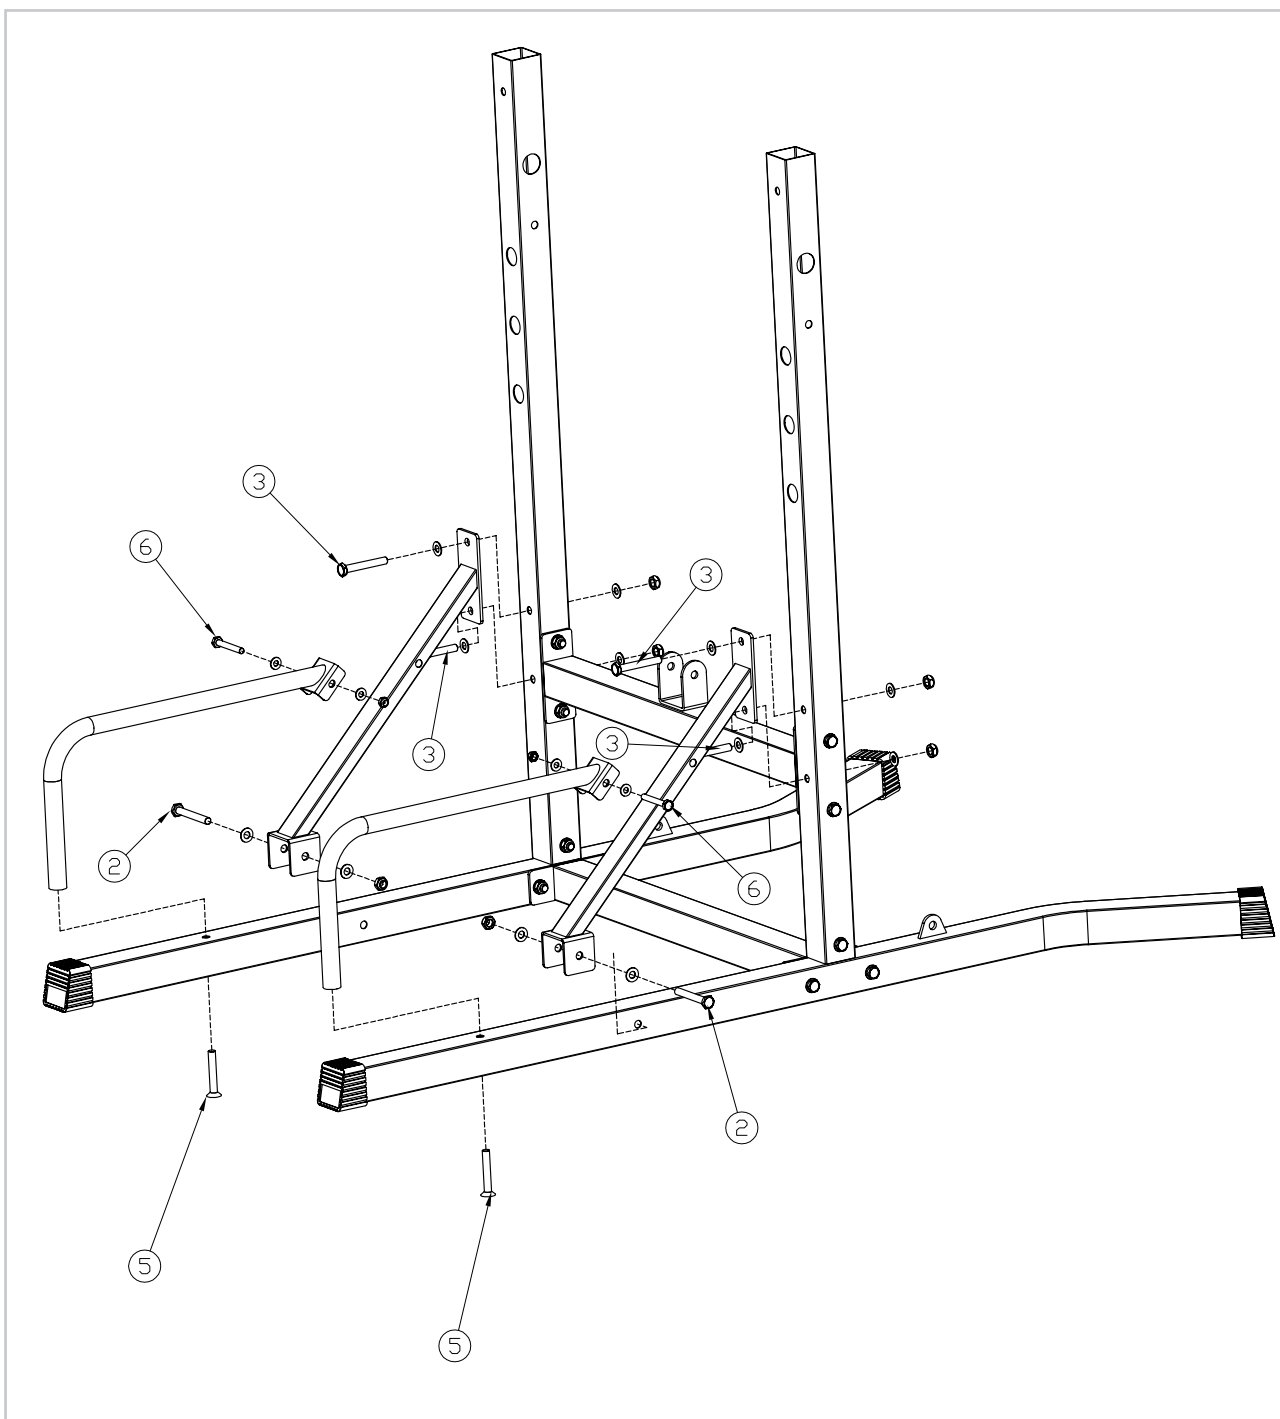

virtu^{fit}

Power Tower Deluxe

User manual

NUMBER	DESCRIPTION	IMAGE	QTY
1	M10 X 80 Bolt, Nut, Washer		1
2	M10 X 75 Bolt, Nut, Washer		8
3	M10 X 70 Bolt, Nut, Washer		12
4	M10 x 65 Bolt, Nut, Washer		5
5	M10 x 65 Bolt		2
6	M8 x 60 Bolt, Nut, Washer		2
7	M10 x 20 Bolt, Washer		2
8	M8 x 65 Bolt, Washer		7
9	Ø50 Foot Cover		4
10	Ø50 Tube Plug		4
11	Ø25 Tube Plug		4
12	Bolt Bar		1
13	Ø38 Foot Cover		2
14	Grip Handle		6
15	50 - Ø25 Tube Plug		2
16	M10 x 40 Bolt, Washer		2
17	M8 x 70 Bolt, Nut, Washer		2

STEP 1

STEP 2

STEP 3

STEP 4

virtu profit

For questions or missing parts please contact your dealer.