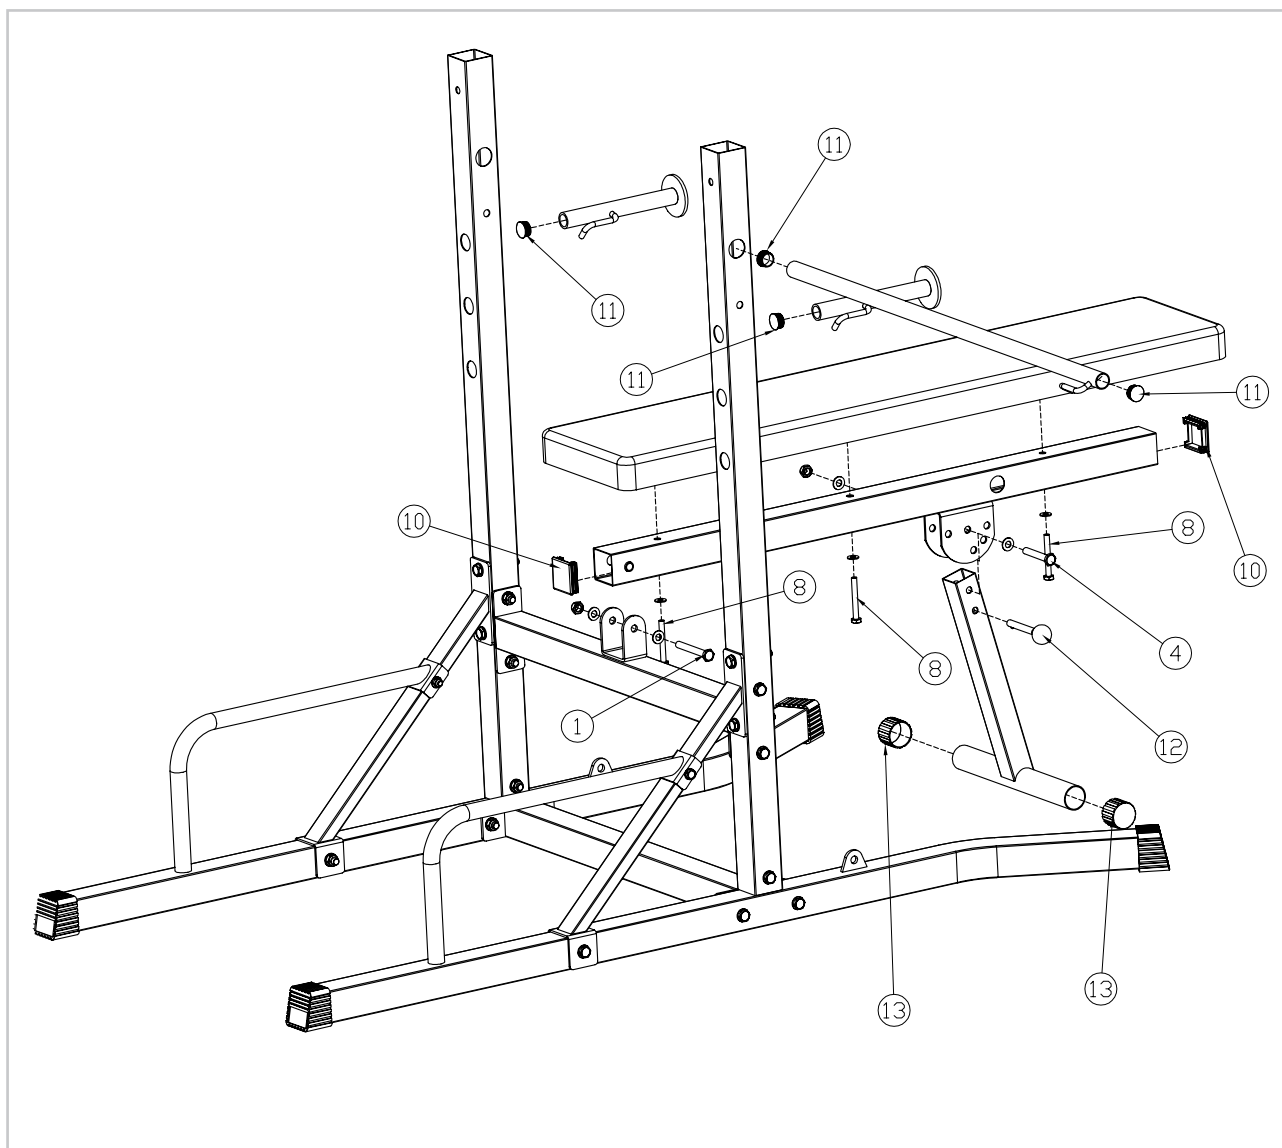

virtu^{fit}

Power Tower Deluxe

User manual

NUMBER	DESCRIPTION	IMAGE	QTY
1	M10 X 80 Bolt, Nut, Washer		1
2	M10 X 75 Bolt, Nut, Washer		8
3	M10 X 70 Bolt, Nut, Washer		12
4	M10 x 65 Bolt, Nut, Washer		5
5	M10 x 65 Bolt		2
6	M8 x 60 Bolt, Nut, Washer		2
7	M10 x 20 Bolt, Washer		2
8	M8 x 65 Bolt, Washer		7
9	Ø50 Foot Cover		4
10	Ø50 Tube Plug		4
11	Ø25 Tube Plug		4
12	Bolt Bar		1
13	Ø38 Foot Cover		2
14	Grip Handle		6
15	50 - Ø25 Tube Plug		2
16	M10 x 40 Bolt, Washer		2
17	M8 x 70 Bolt, Nut, Washer		2

STEP 1

STEP 2

STEP 3

STEP 4

virtu profit

For questions or missing parts please contact your dealer.