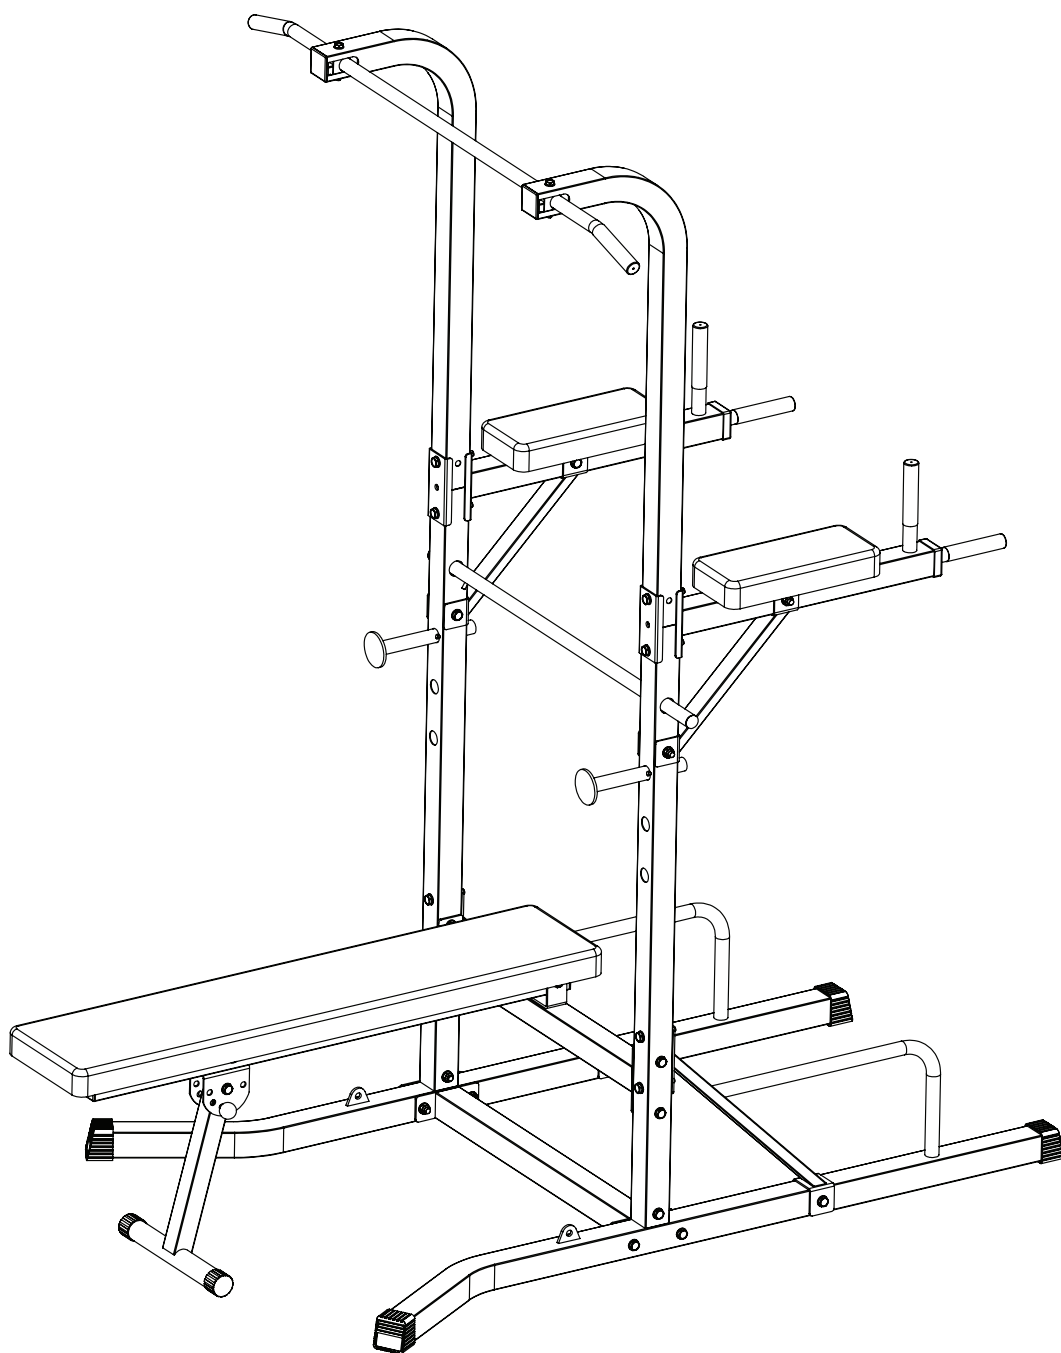

virtu^{fit}

Power Tower Deluxe

User manual

NUMBER	DESCRIPTION	IMAGE	QTY
1	M10 X 80 Bolt, Nut, Washer		1
2	M10 X 75 Bolt, Nut, Washer		8
3	M10 X 70 Bolt, Nut, Washer		12
4	M10 x 65 Bolt, Nut, Washer		5
5	M10 x 65 Bolt		2
6	M8 x 60 Bolt, Nut, Washer		2
7	M10 x 20 Bolt, Washer		2
8	M8 x 65 Bolt, Washer		7
9	Ø50 Foot Cover		4
10	Ø50 Tube Plug		4
11	Ø25 Tube Plug		4
12	Bolt Bar		1
13	Ø38 Foot Cover		2
14	Grip Handle		6
15	50 - Ø25 Tube Plug		2
16	M10 x 40 Bolt, Washer		2
17	M8 x 70 Bolt, Nut, Washer		2

STEP 1

STEP 2

STEP 3

STEP 4

virtu profit

For questions or missing parts please contact your dealer.