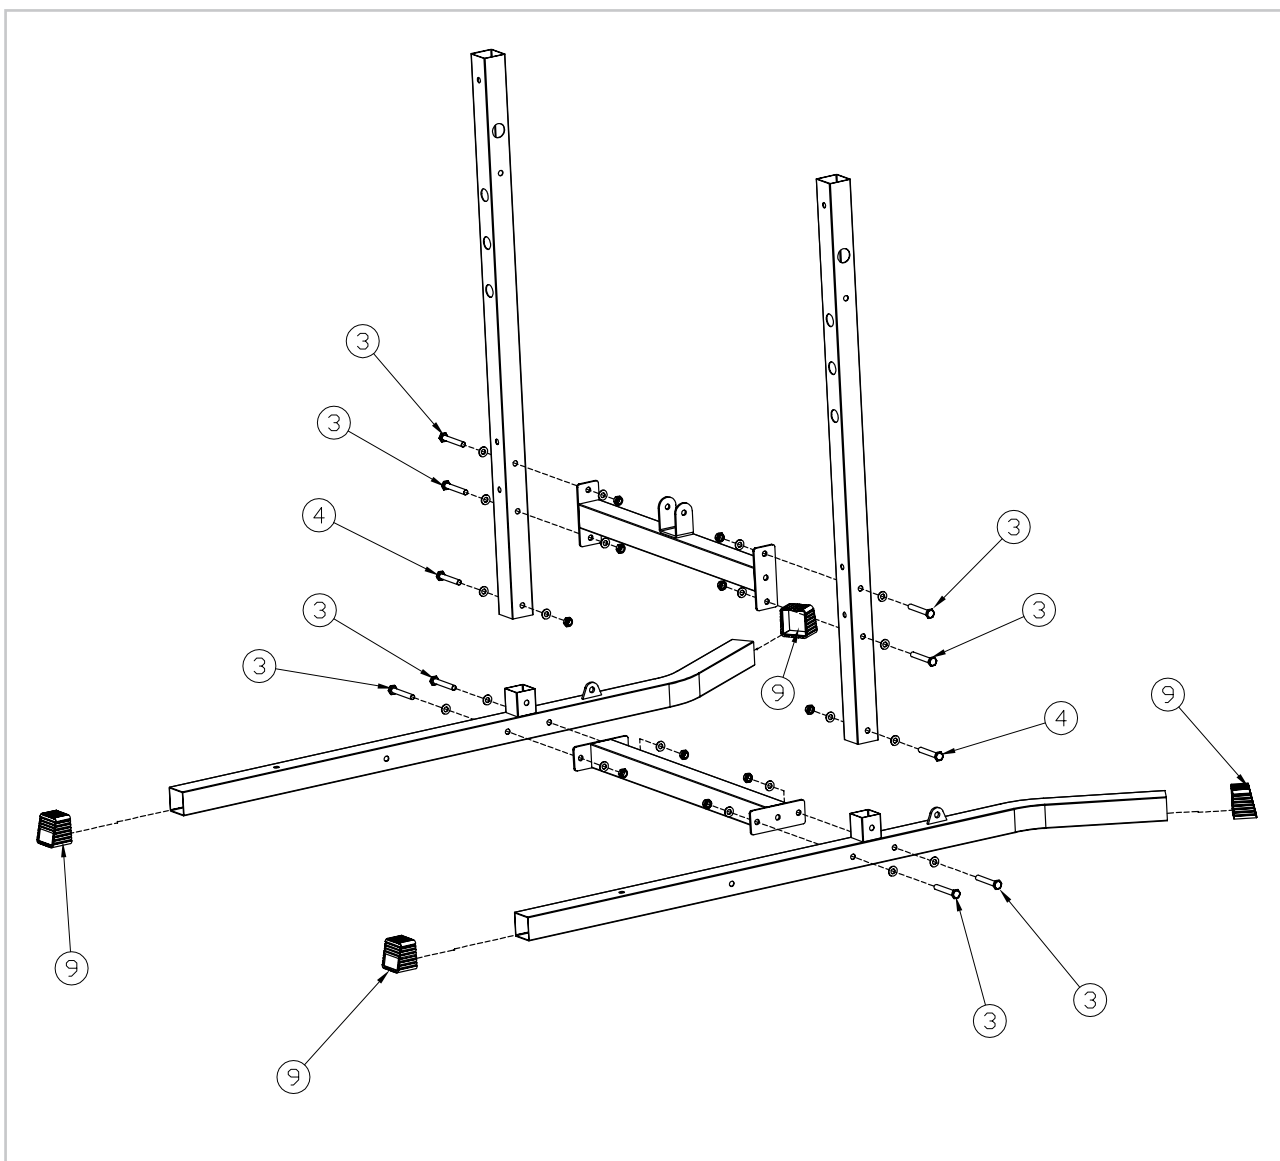

virtu^{fit}

Power Tower Deluxe

User manual

NUMBER	DESCRIPTION	IMAGE	QTY
1	M10 X 80 Bolt, Nut, Washer		1
2	M10 X 75 Bolt, Nut, Washer		8
3	M10 X 70 Bolt, Nut, Washer		12
4	M10 x 65 Bolt, Nut, Washer		5
5	M10 x 65 Bolt		2
6	M8 x 60 Bolt, Nut, Washer		2
7	M10 x 20 Bolt, Washer		2
8	M8 x 65 Bolt, Washer		7
9	Ø50 Foot Cover		4
10	Ø50 Tube Plug		4
11	Ø25 Tube Plug		4
12	Bolt Bar		1
13	Ø38 Foot Cover		2
14	Grip Handle		6
15	50 - Ø25 Tube Plug		2
16	M10 x 40 Bolt, Washer		2
17	M8 x 70 Bolt, Nut, Washer		2

STEP 1

STEP 2

STEP 3

STEP 4

virtu profit

For questions or missing parts please contact your dealer.