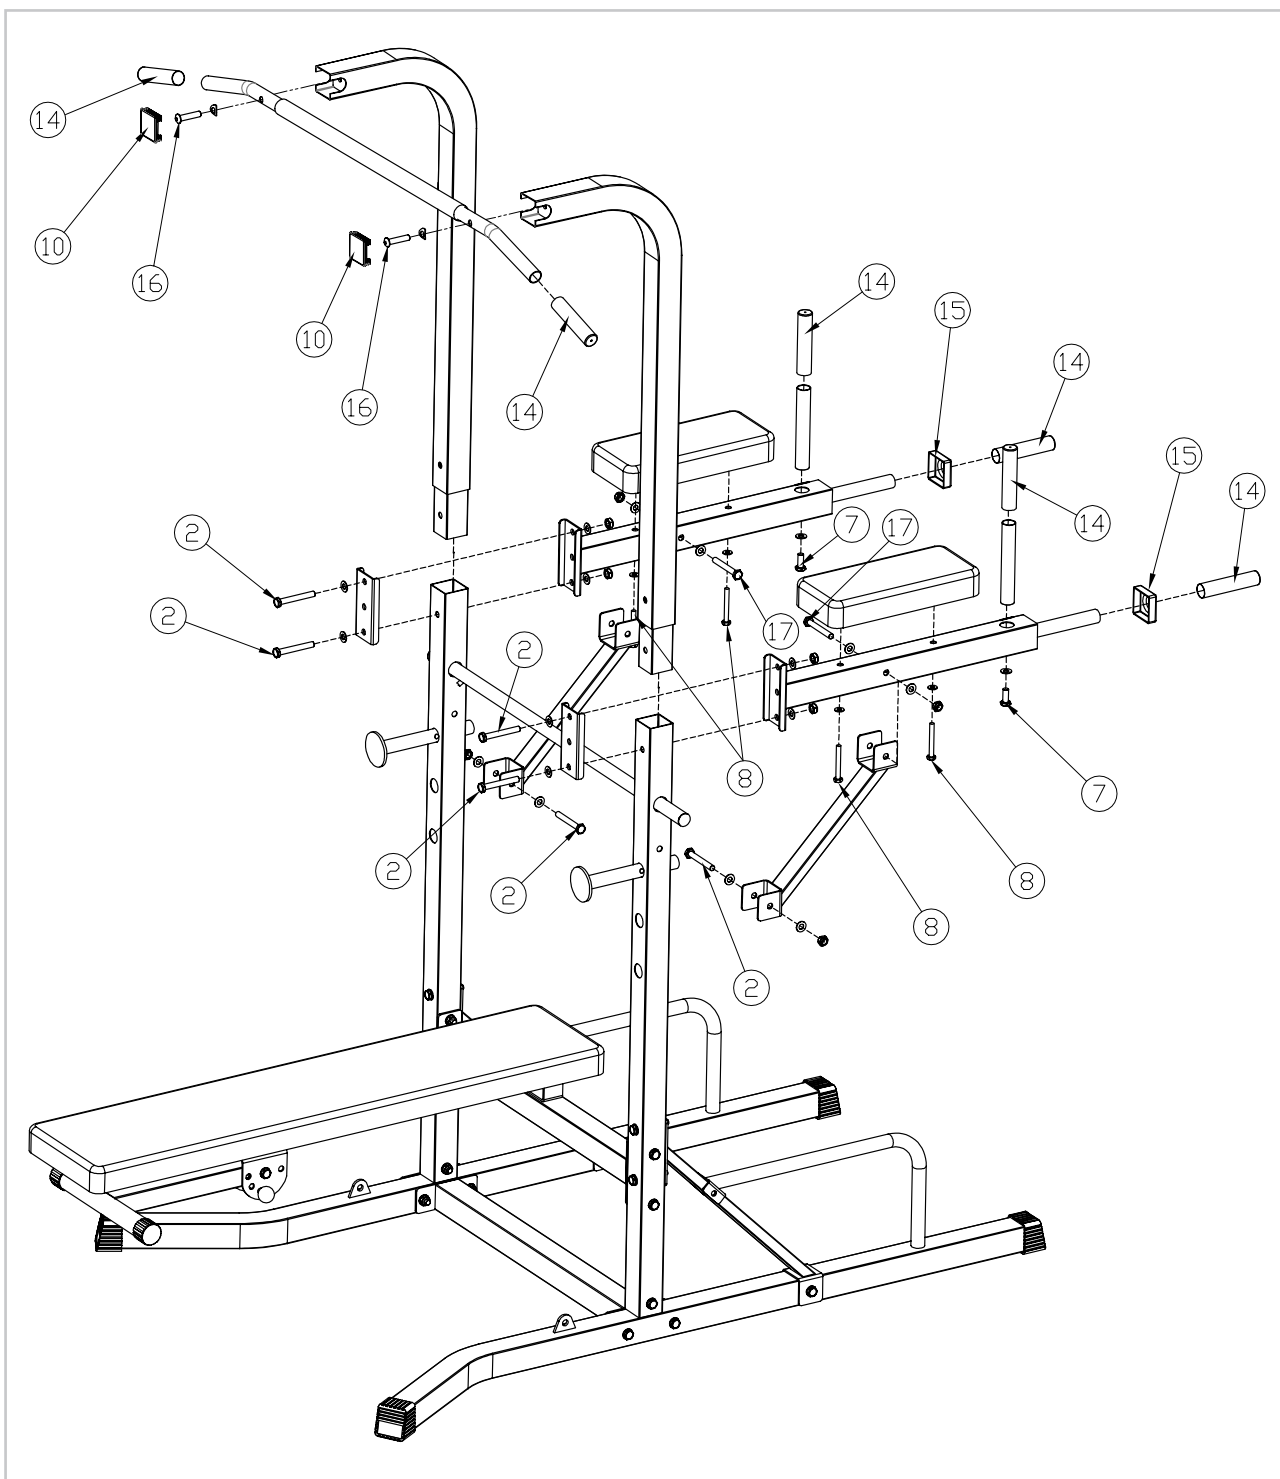

virtu^{fit}

Power Tower Deluxe

User manual

NUMBER	DESCRIPTION	IMAGE	QTY
1	M10 X 80 Bolt, Nut, Washer		1
2	M10 X 75 Bolt, Nut, Washer		8
3	M10 X 70 Bolt, Nut, Washer		12
4	M10 x 65 Bolt, Nut, Washer		5
5	M10 x 65 Bolt		2
6	M8 x 60 Bolt, Nut, Washer		2
7	M10 x 20 Bolt, Washer		2
8	M8 x 65 Bolt, Washer		7
9	Ø50 Foot Cover		4
10	Ø50 Tube Plug		4
11	Ø25 Tube Plug		4
12	Bolt Bar		1
13	Ø38 Foot Cover		2
14	Grip Handle		6
15	50 - Ø25 Tube Plug		2
16	M10 x 40 Bolt, Washer		2
17	M8 x 70 Bolt, Nut, Washer		2

STEP 1

STEP 2

STEP 3

STEP 4

virtu profit

For questions or missing parts please contact your dealer.