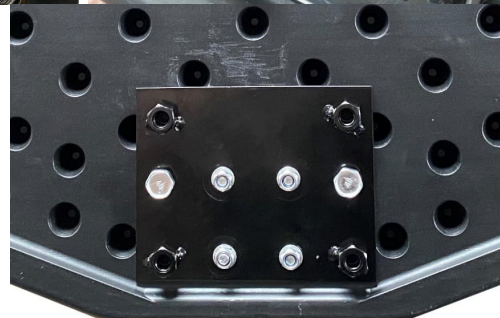

virtufit

Basketball Hoop

VF06007

SERIAL NUMBER
SERIENUMMER
SERIENUMMER
NUMERO DE SERIE

📷 @virtufit_fitness
▶️ VirtuFit
🌐 www.virtufit.com

USER MANUAL

TOOLKIT

#	DESCRIPTION		QTY
A	Blackboard		1
B	Backing Plate		1
C	Short bolt		2
D	Hoop		1
E	Nut (big: 4pcs, small: 4pcs)		8
F	Washer (big: 4pcs, small: 4pcs)		8
G	Bolt		4
H	Bracket		1
I	Clamp		2
J	Long Bolt		4
K	Net		1
L	Supporting Tube		1
M	Spanner		2
N	Pump		1
P	Basketball		1

VF06051 & VF06003 - STEP 5 TO 10

NOTE! If your trampoline model is VF06051 or VF06003, please continue to install from step 5 to step 10.

VF06051

VF06003

VF06004 & VF06015 - STEP 11 TO 15

NOTE! If your trampoline model is VF06004 or VF06015, please continue to install from step 11 to step 15.